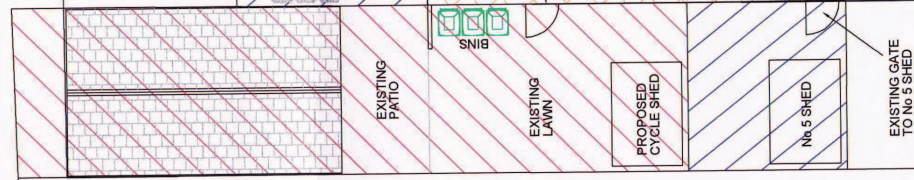

WESTFIELD LANE

BENSON STREET

1

7

2

7

5

3

1

2b

2a

ACCESS PATH

REV DESCRIPTION DATE BY

6 Overcote Road
Over
Cambridge
t: 07970 188 856
www.vista-landscape.co.uk
e: design@vista-landscape.co.uk

CLIENT: Mrs M. JONES
PROJECT: 5 BENSON STREET
CAMBRIDGE
CA10J

TITLE	SITE LAYOUT PLAN
SCALE	1:500
DRAWN BY	P.W.
CAD REF	5BENSON.DWG
DWG No	5BENSON-03

DO NOT SCALE FROM THIS DRAWING.
THIS DRAWING IS THE PROPERTY OF
VISTA CREATIONS LTD. UNDER THE
PROVISIONS OF THE COPYRIGHT ACT 1988
NO OTHER REPRODUCTION OF THIS
DRAWING CAN BE MADE UNLESS
AUTHORISED.